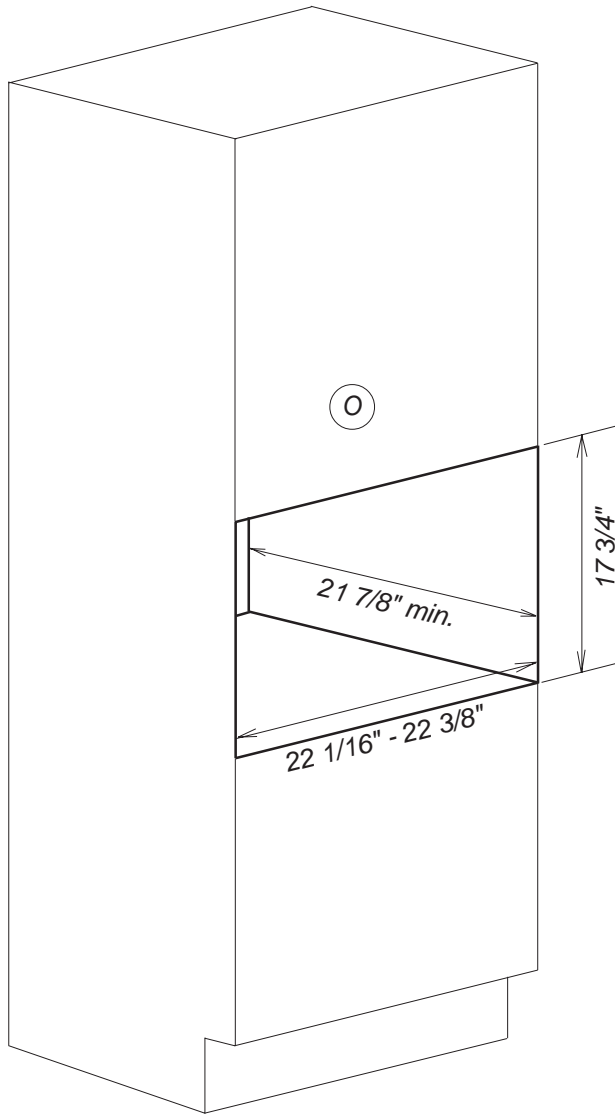

# Product and Cut-out Dimensions System Drawer and Coffee System ESS2060 & CVA2660

Location Codes
E- Plugged electrical main connects left back side (NEMA 5-15P).
O - 120 Volt - 15 Amp - 3 Wire outlet (live / neutral / ground - NEMA 5-15R). Locate in adjoining cabinet
Notes
• All installations must be done in accordance with local codes.

NOTE: Drawing is not to scale.  
SPECIFICATION SHEETS 011104