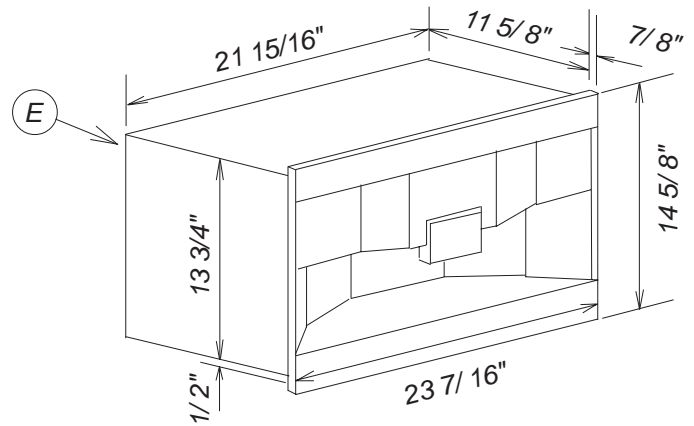

# Product and Cut-out Dimensions System Drawer and Coffee System ESS2060 & CVA2660

Location Codes
E- Plugged electrical main connects left back side (NEMA 5-15P).
O - 120 Volt - 15 Amp - 3 Wire outlet (live / neutral / ground - NEMA 5-15R). Locate in adjoining cabinet
Notes
• All installations must be done in accordance with local codes.

NOTE: Drawing is not to scale.  
SPECIFICATION SHEETS 011104