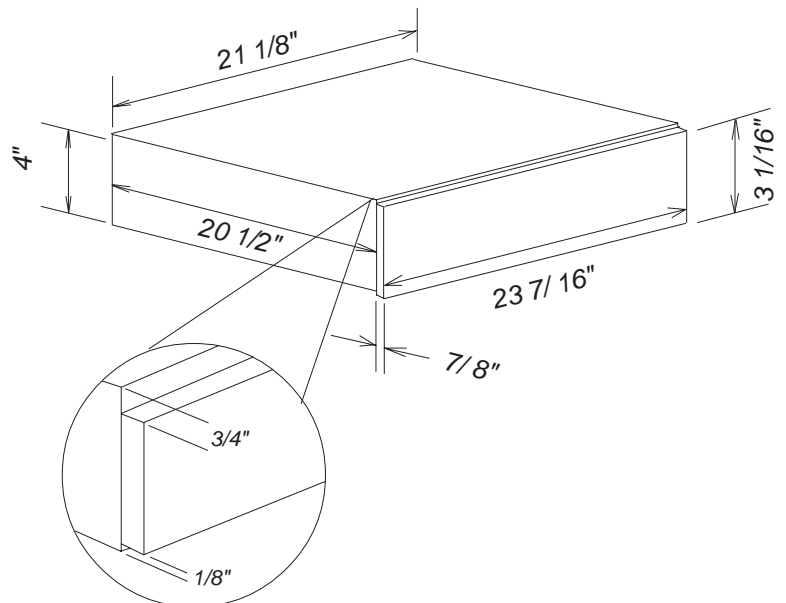

# Product and Cut-out Dimensions System Drawer and Coffee System ESS2060 & CVA2660

Location Codes
E- Plugged electrical main connects left back side (NEMA 5-15P).
O - 120 Volt - 15 Amp - 3 Wire outlet (live / neutral / ground - NEMA 5-15R). Locate in adjoining cabinet
Notes
• All installations must be done in accordance with local codes.

NOTE: Drawing is not to scale.  
SPECIFICATION SHEETS 011104