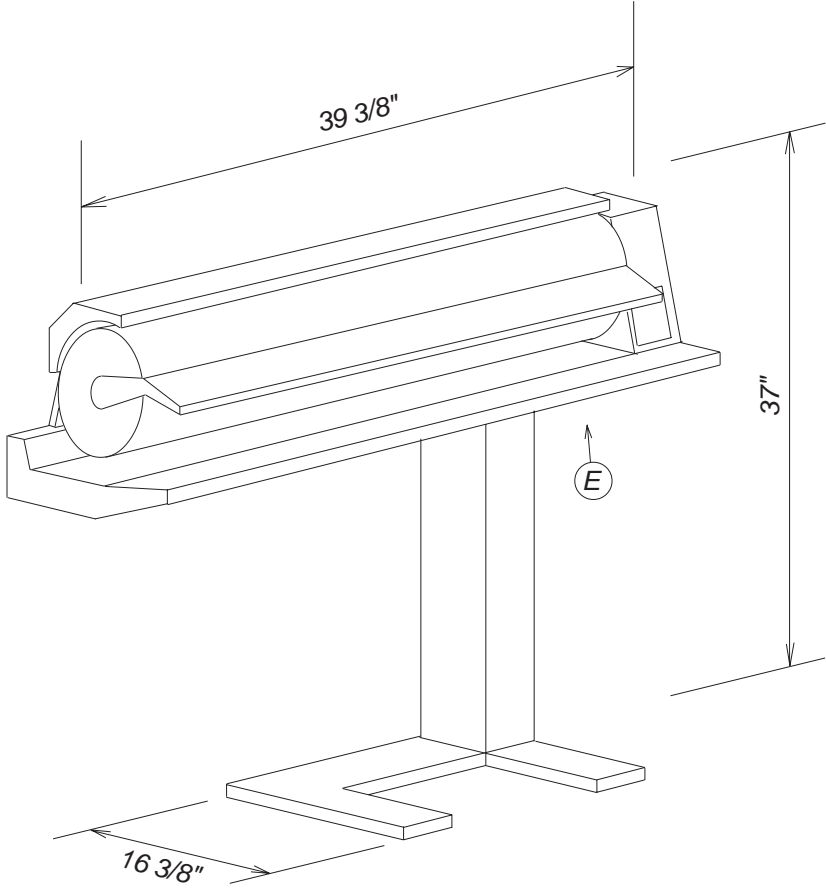

Product Dimensions

Rotary Iron

B890

| Location Codes |
|--|
| E - 120 Volt 15 Amp - 5 foot pigtail electrical main connects right underside (Standard NEMA 5-15 configuration) |
| Notes |
| • Unit folds for storage |

NOTE: Drawing is not to scale.
SPECIFICATION SHEETS 010704