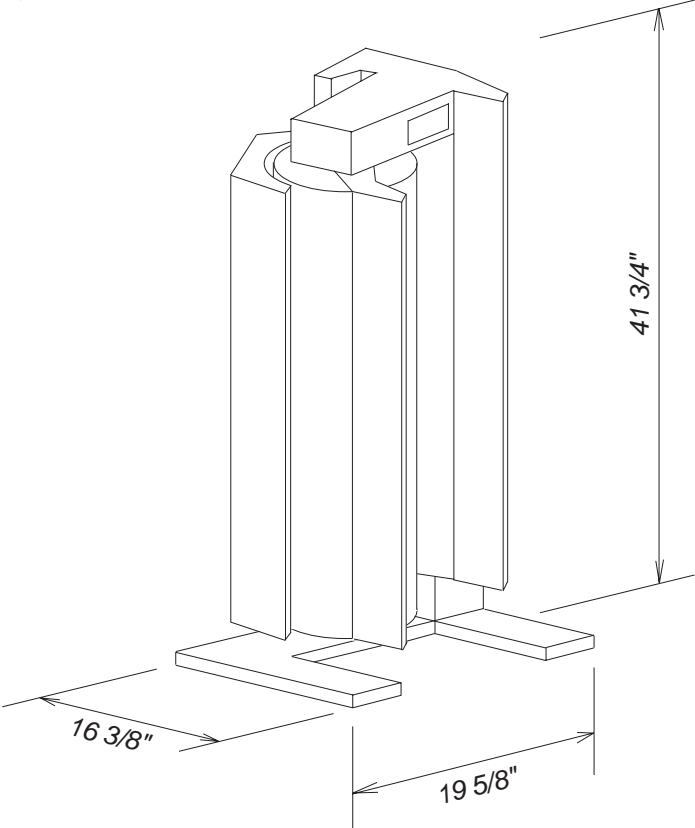

Product Dimensions

Rotary Iron

B890

| Location Codes |
|--|
| E - 120 Volt 15 Amp - 5 foot pigtail electrical main connects right underside (Standard NEMA 5-15 configuration) |
| Notes |
| • Unit folds for storage |

NOTE: Drawing is not to scale.
SPECIFICATION SHEETS 010704